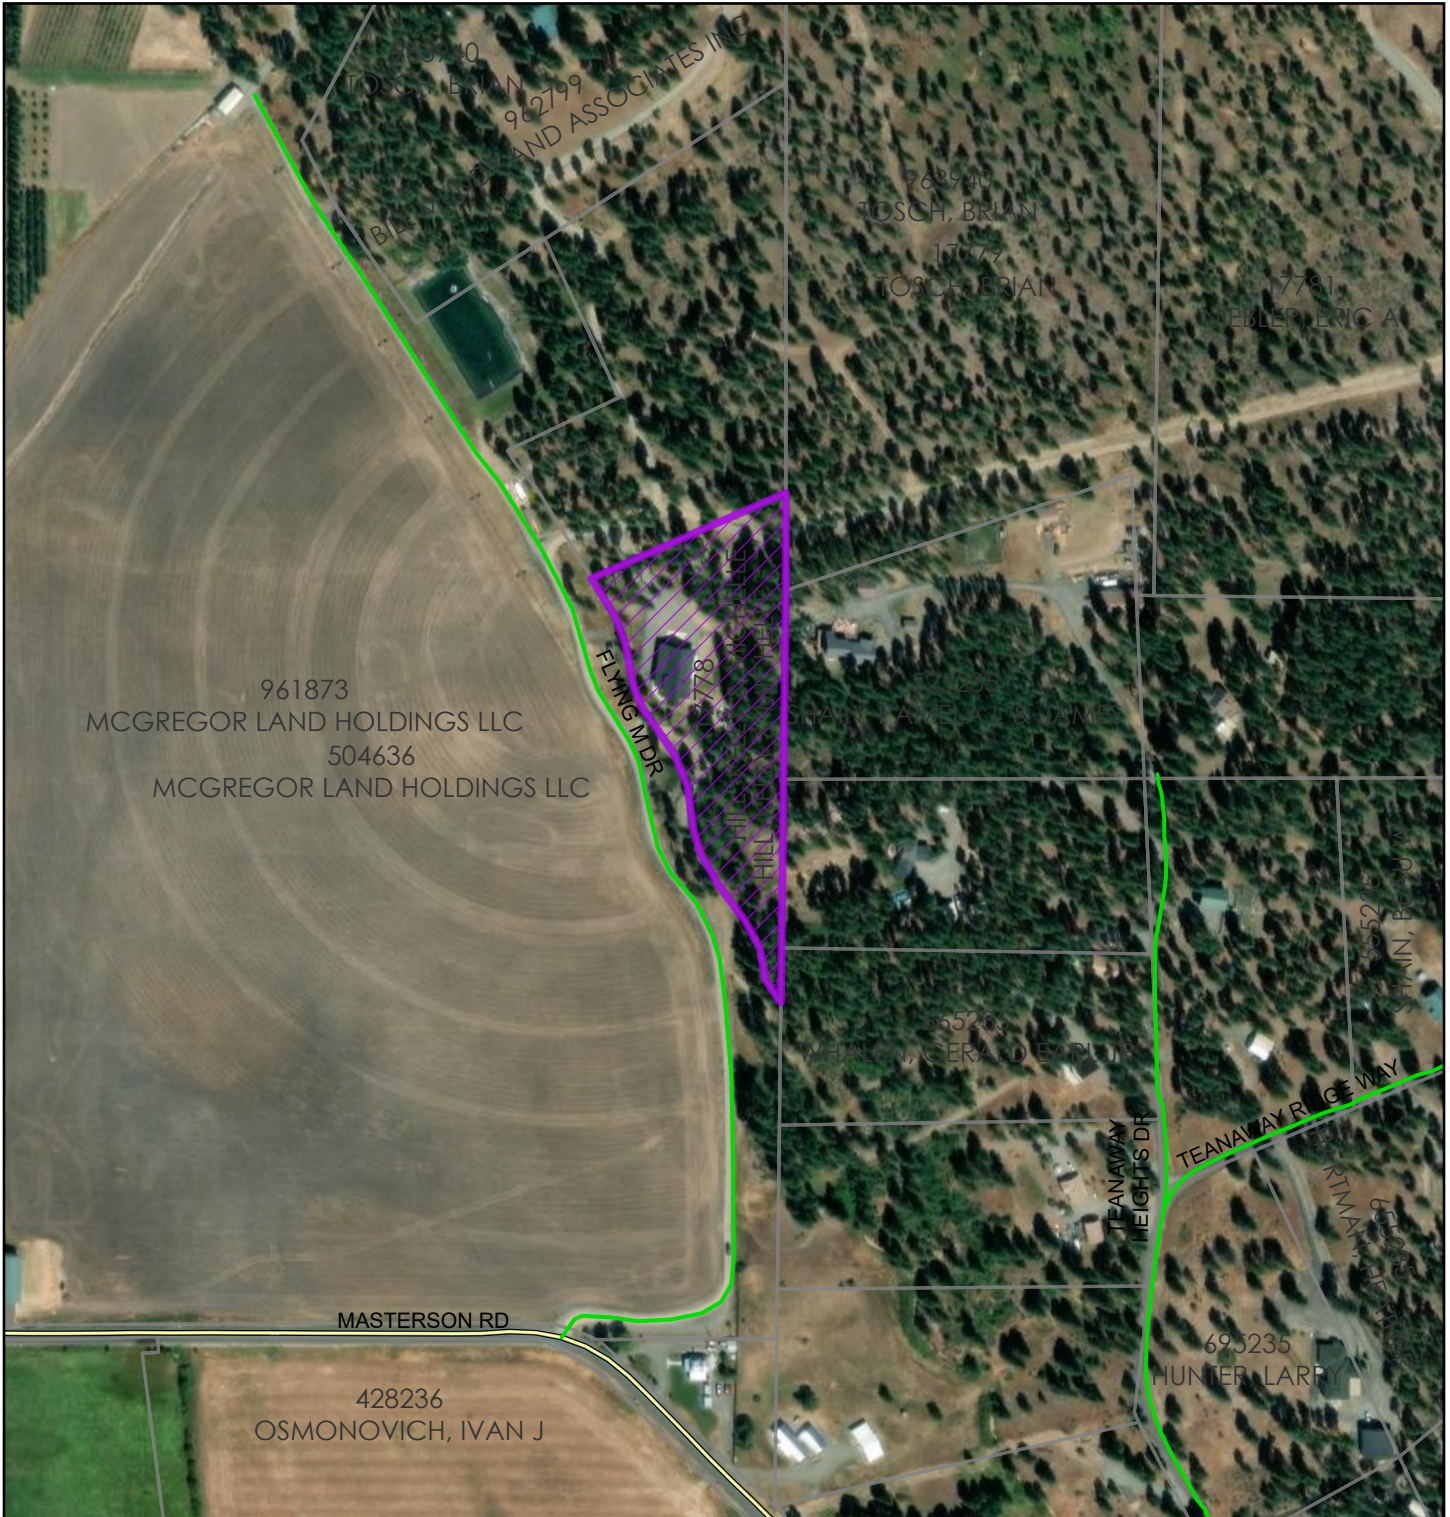

AU-26-00007 Hill

Aerial View

Microsoft, Vantor, Vantor

2026

Coordinate System: NAD 1983 StatePlane Washington South FIPS 4602 Feet